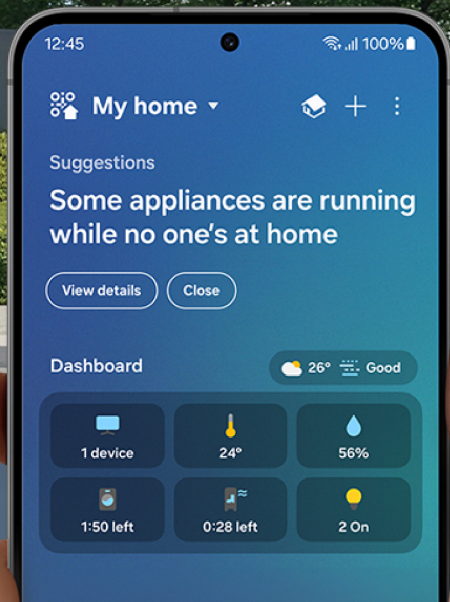

SAMSUNG

Samsung AI Home Package

A new way to own your home
— Powered by SmartThings —

AI energy mode

Find out more at www.samsung.com/my

Register your interest now!