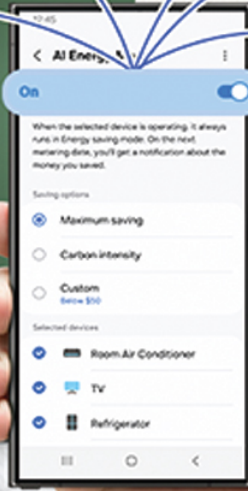

2/5

PLUS PACKAGE