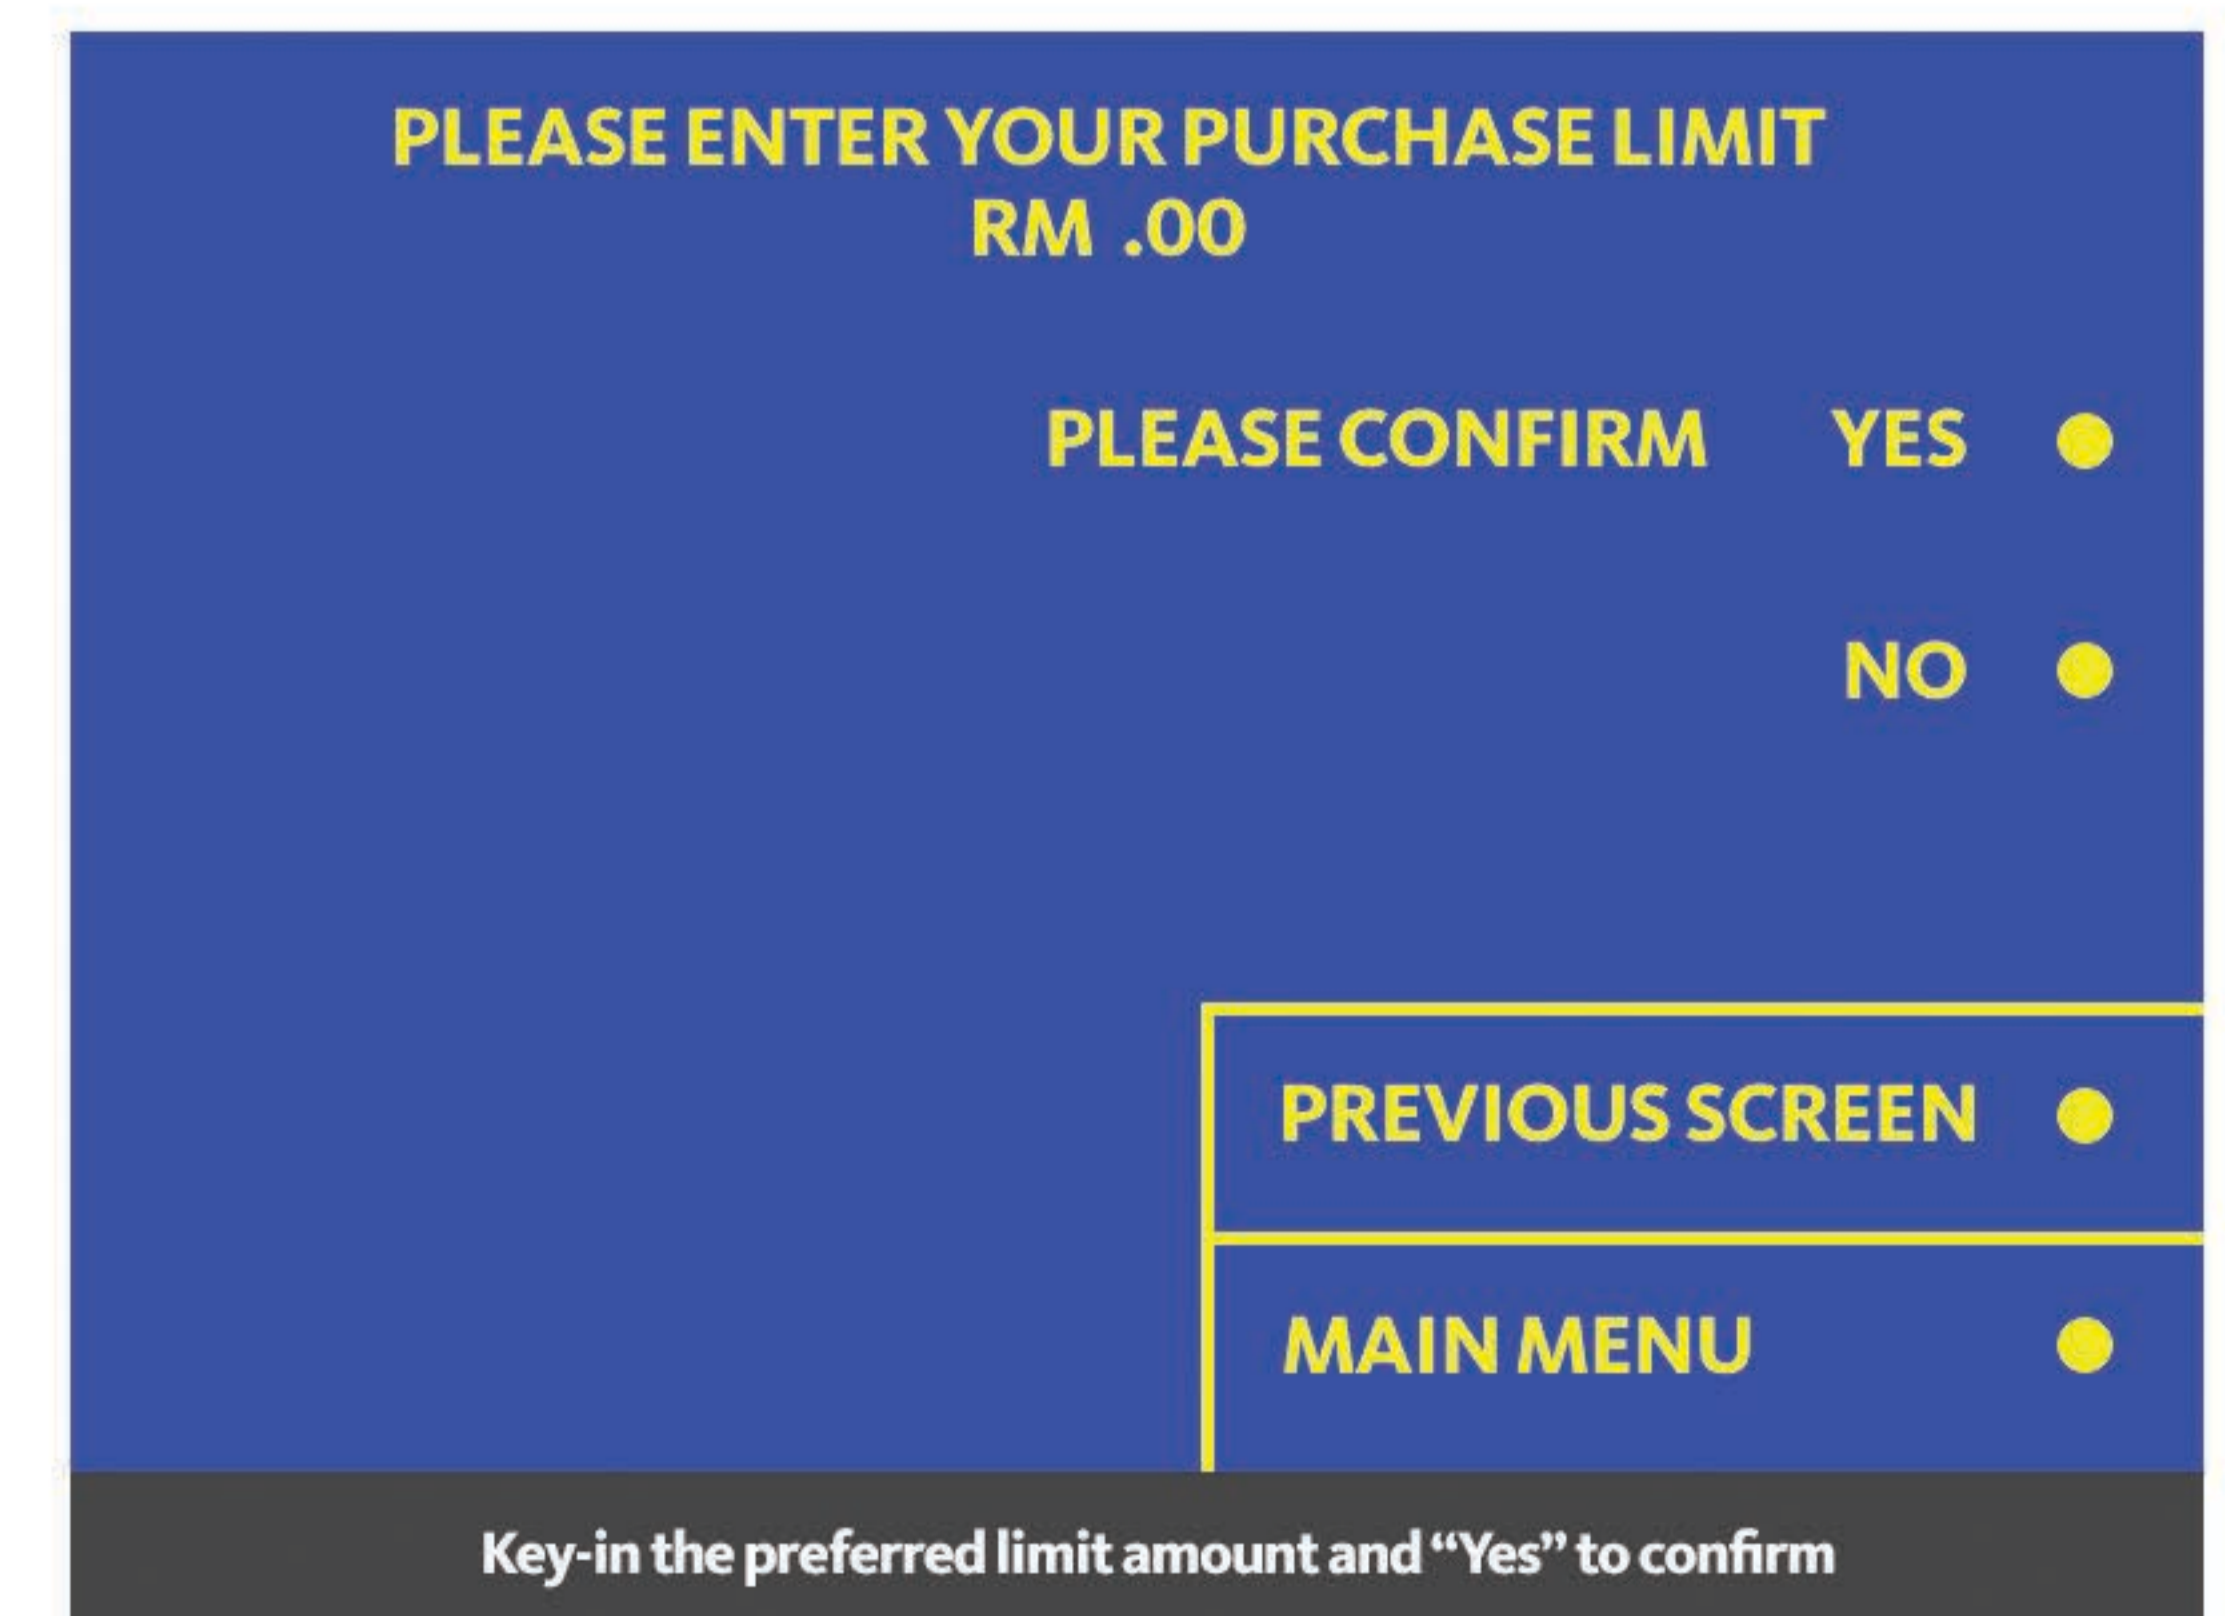

Maybank ATM/Debit Card Purchase Limit

1

2

3

4

5

6