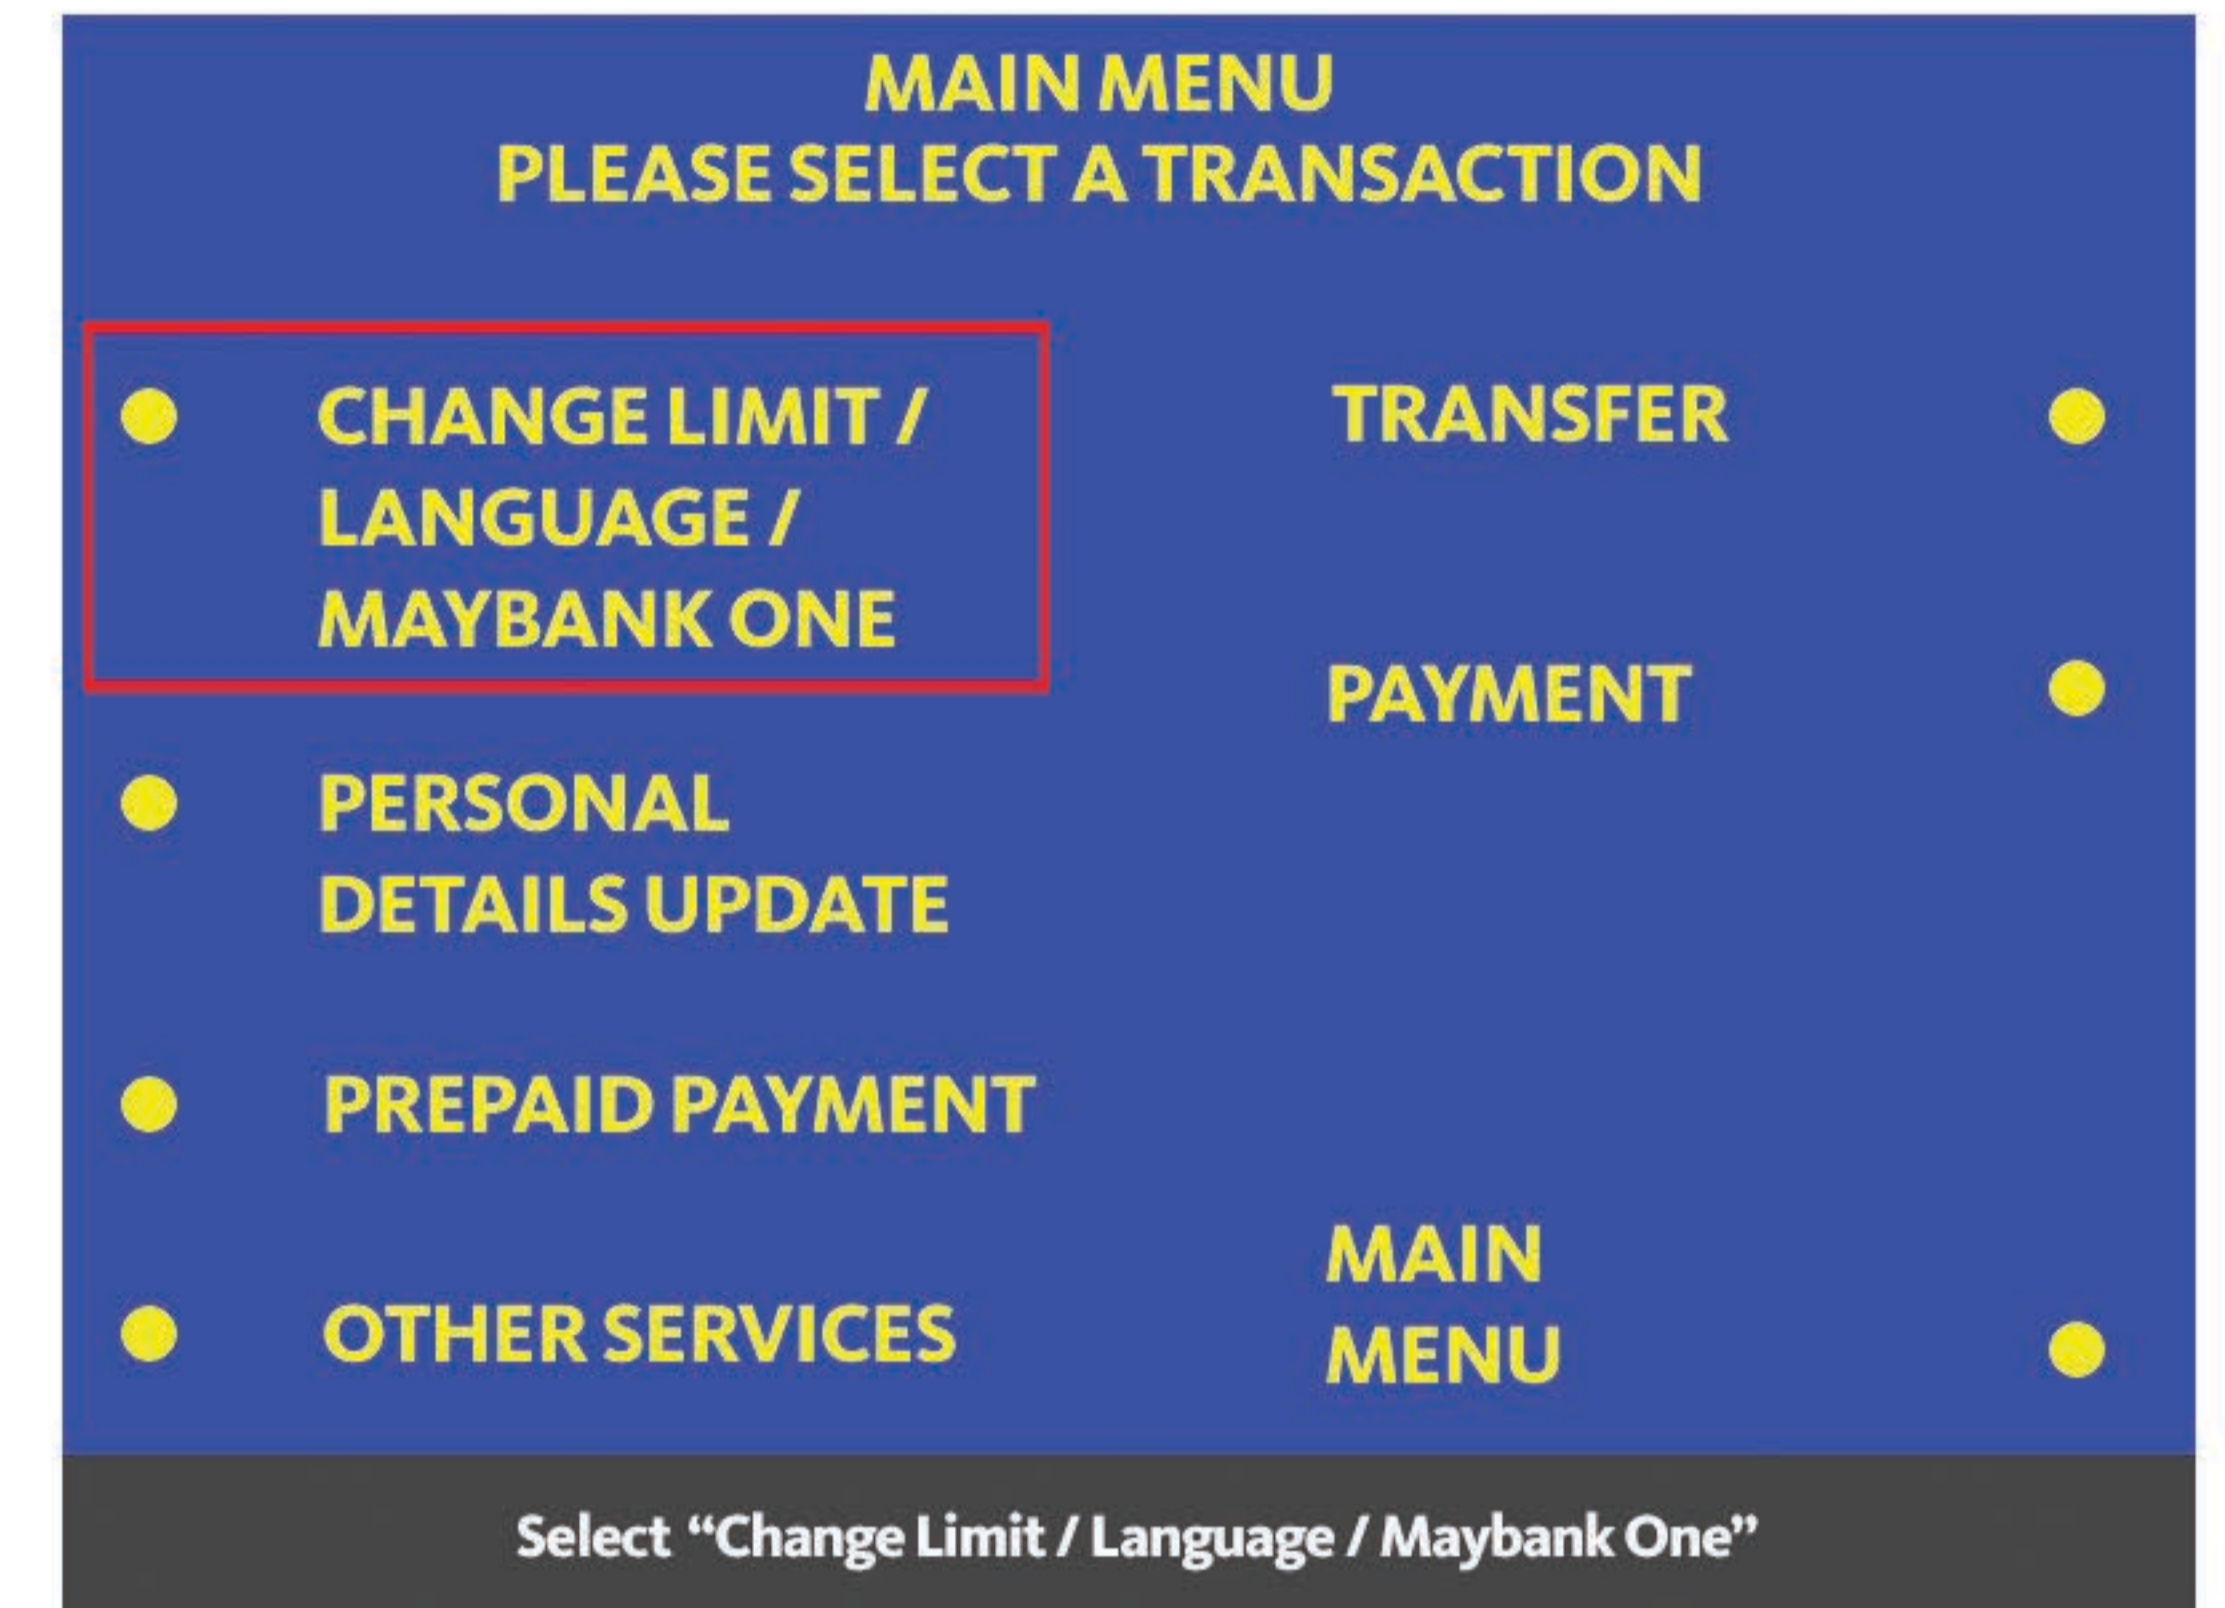

Maybank ATM/Debit Card Purchase Limit

1

2

3

4

5

6